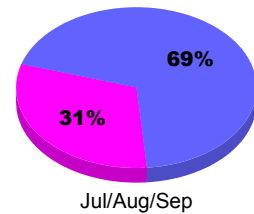

Membership Results
2010-2011

Membership
2009-2010

Month	Net Memb Goal	Actual New Memb	Actual Dropped Memb	Gain/Loss of Memb	Gain/Loss of Memb
Jul/Aug/Sep	25	65	-65	0	9
Totals	25	65	-65	0	9

Membership Results 2010-2011

Goal, New, Dropped, Gain/Loss

Comparison of Membership Gain/Loss

Current Year Compared to the Previous Year

Gender Comparison 2010-2011

■ Male ■ Female