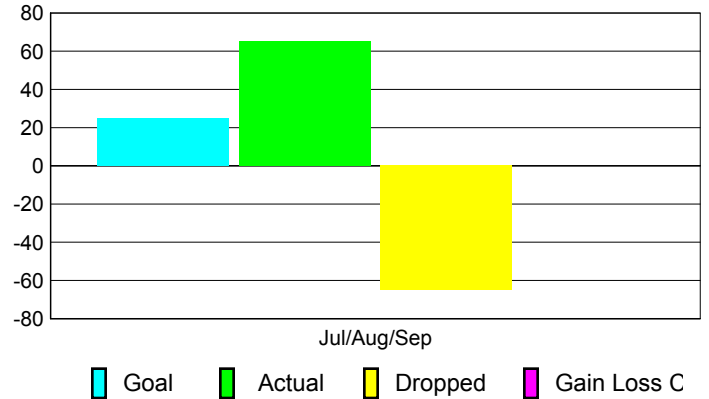

Membership Results 2010-2011

Goal, New, Dropped, Gain/Loss